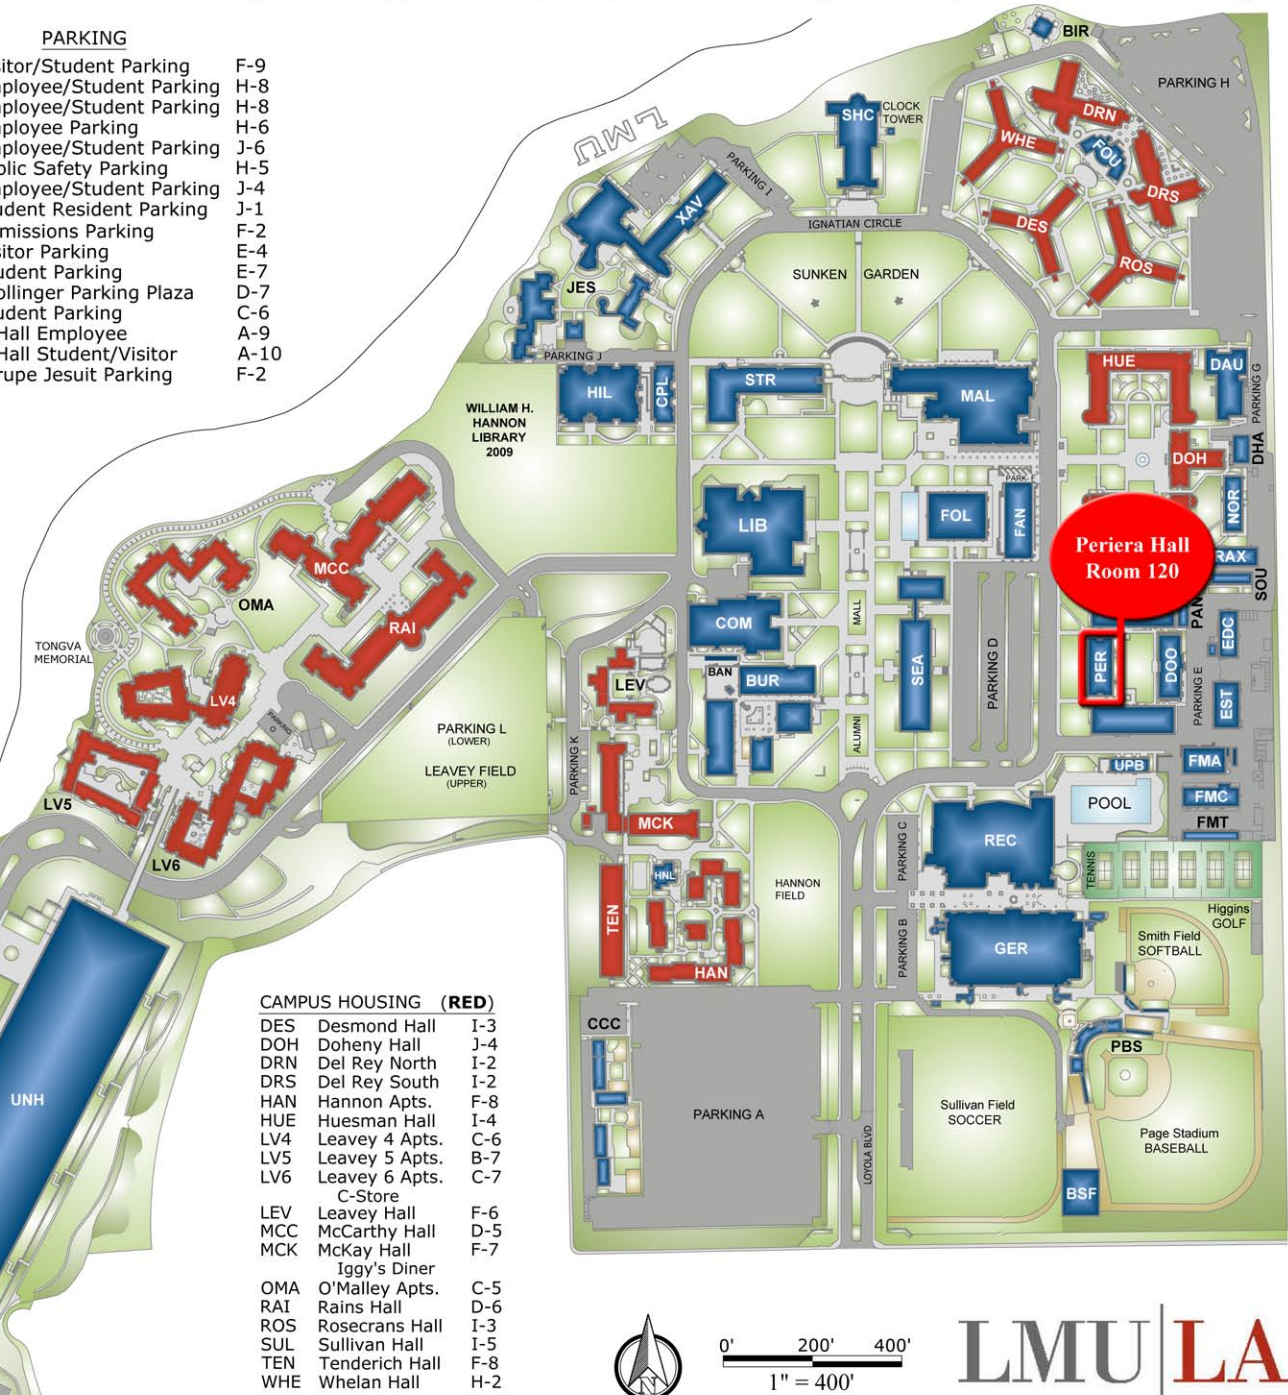

LOYOLA MARYMOUNT UNIVERSITY MAP

310.338.2700 www.lmu.edu

A | B | C | D | E | F | G | H | I | J

CAMPUS BUILDINGS (BLUE)

BIR	Bird Nest	I-1
BUR	Burns Fine Art Center Murphy Recital Hall Laband Gallery	G-6
BAN	Burns Fine Art Annex	F-6
BSF	Baseball Storage Fac.	I-10
REC	Burns Rec. Center	H-7
CPL	Central Plant	F-4
CCC	Child Care Center	E-9
COM	Communication Arts	F-6
DAU	Daum Hall	J-4
DHA	Daum Hall Annex	J-4
DOO	Doolan Hall	I-6
EST	East Hall	J-6
EDC	Engineering Design Ctr.	J-6
FAN	Foley Annex Public Safety	H-5
FMA	Facilities Management	J-7
FMC	F.M. Craft Shops	J-7
FMT	F.M. Transportation	J-7
FOL	Foley Building Strub Theatre	H-5
FOU	Founders Pavilion Pete's Arena	I-2
GER	Gersten Pavilion	H-8
GRE	Greenhouse	I-5
HNL	Hannon Loft	F-8
HIL	Hilton Center for Bus.	E-4
JES	Jesuit Community	E-3
MAL	Malone Student Center Bookstore The Lair Marketplace	H-4
NOR	North Hall Del Rey Theatre	J-5
PBS	Page Baseball Stadium	I-9
PER	Pereira Hall of Engineer.	I-6
PAN	Pereira Annex	J-6
RAX	Research Annex	J-5
SHC	Sacred Heart Chapel	F-2
SEA	Seaver Science Hall	H-6
SOU	South Hall	J-5
STR	St. Roberts Hall One Card Registrar	F-4
UNH	University Hall Ahmanson Auditorium Bookstore Lions Den Cafe Roski Dining Room	A-9
UPB	Univ. Pool & Building	I-7
LIB	Von der Ahe Library	G-5
XAV	Xavier Hall Admissions Financial Aid	F-2

CAMPUS HOUSING (RED)

DES	Desmond Hall	I-3
DOH	Doheny Hall	J-4
DRN	Del Rey North	I-2
DRS	Del Rey South	I-2
HAN	Hannon Apts.	F-8
HUE	Huesman Hall	I-4
LV4	Leavey 4 Apts.	C-6
LV5	Leavey 5 Apts.	B-7
LV6	Leavey 6 Apts.	C-7
	C-Store	
LEV	Leavey Hall	F-6
MCC	McCarthy Hall	D-5
MCK	McKay Hall Iggy's Diner	F-7
OMA	O'Malley Apts.	C-5
RAI	Rains Hall	D-6
ROS	Rosecrans Hall	I-3
SUL	Sullivan Hall	I-5
TEN	Tenderich Hall	F-8
WHE	Whelan Hall	H-2

LINCOLN BLVD
Main Entrance

LMU | LA